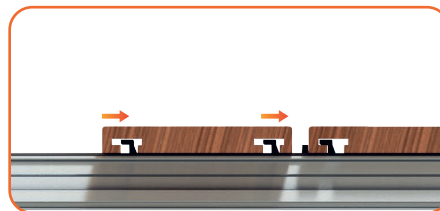

PATENTED MOUNTING PRINCIPLE

THE ADVANTAGES OF THE *Technideck*® SYSTEM

- Stable and durable aluminum structure
- Regular and automatic space along the boards
- Surface & finishings fixed with 100% hidden fastening
- Avoided bending of the boards thanks to the plank dimensions and the adapted to KD drying process
- Considerable saving of installation time thanks to the technology and the pre-assembled clips
- Insulation of the planks from the support and sound insulation thanks to the pre-assembled EPDM gasket
- Fixation in high performance composite material
- Free air circulation between the planks and the structure following the strictest official standards
- Flexibility of the clip allowing it to follow the movements of the wood (unlike steel)
- Decking frames and trims with one unique invisible fixation clip
- Quick and easy board replacement
- ... and many others, which all put together provide you a durable, aesthetic and unique decking in all serenity for many years.