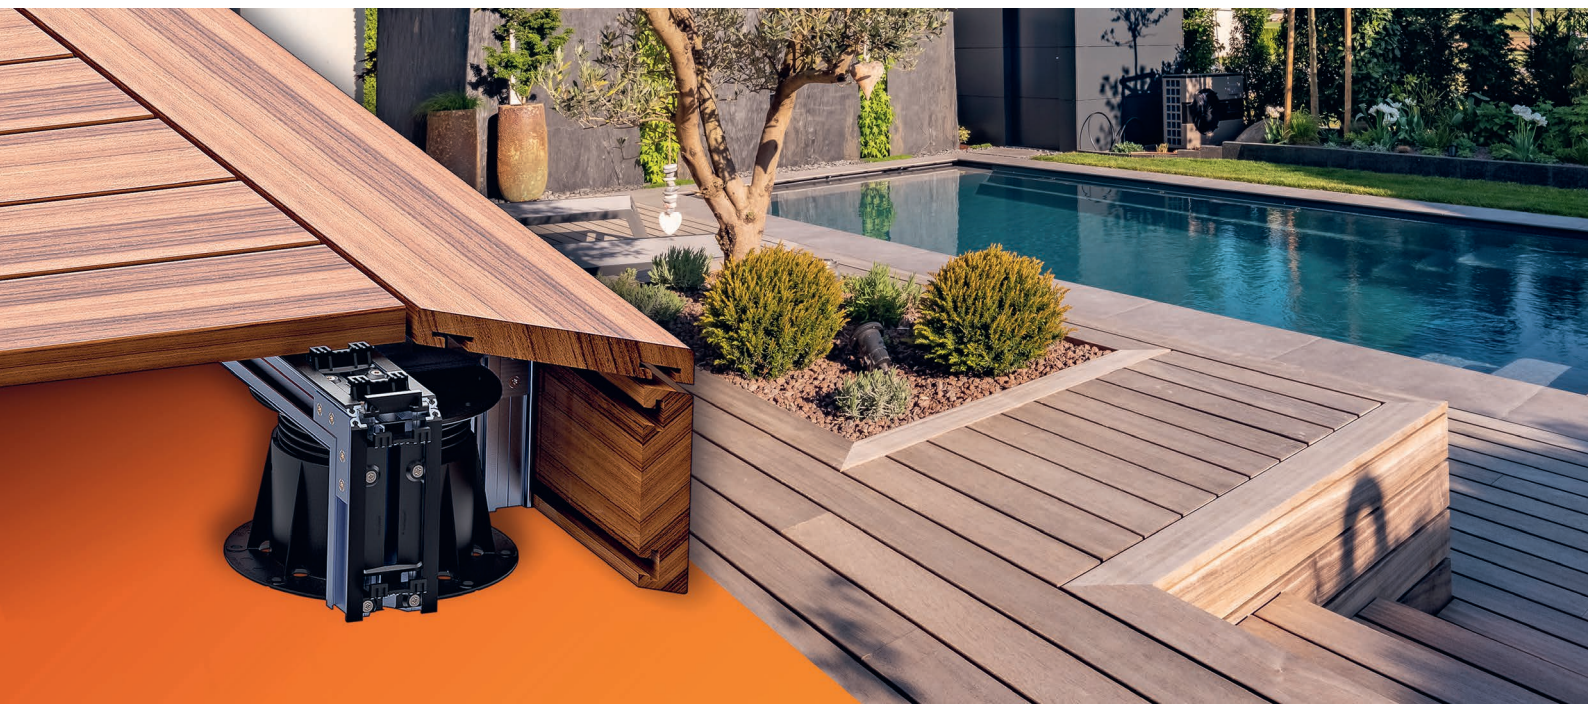

Technideck®

100% INVISIBLE. FAST. SUSTAINABLE.

Technideck®, AN INTUITIVE DECKING SYSTEM WITH 100% INVISIBLE FIXATION ON ALUMINIUM STRUCTURE.